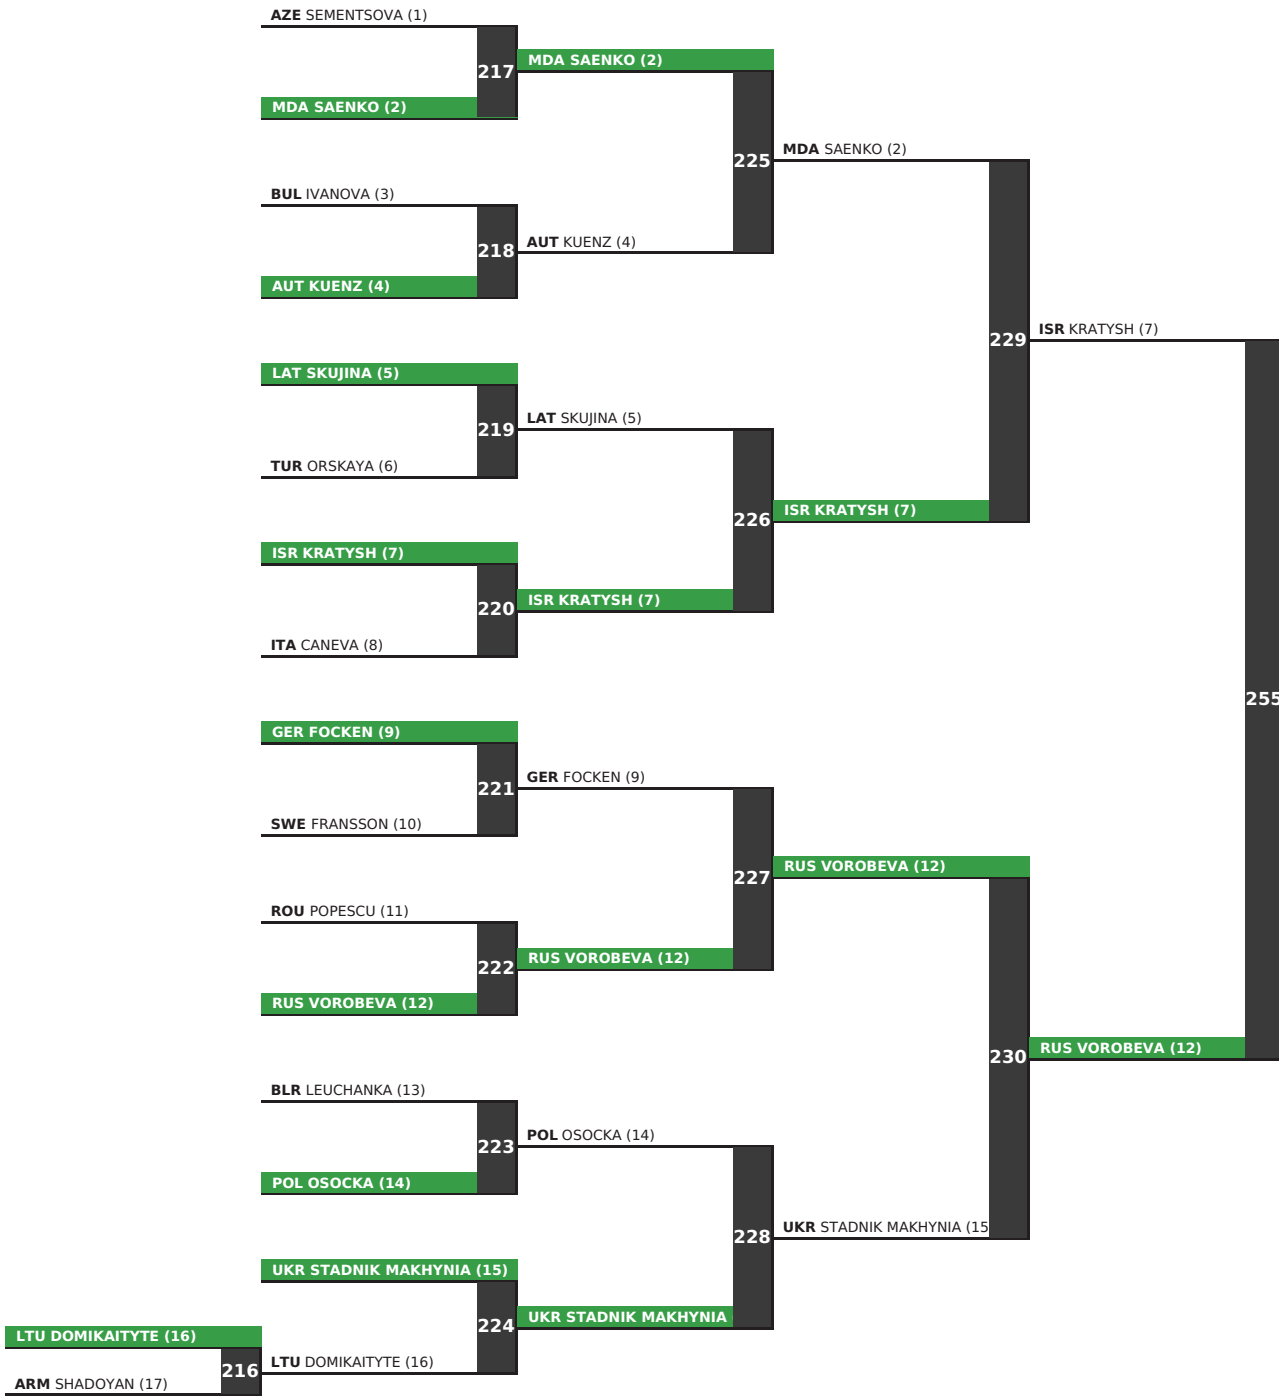

preliminary   1/8 Final   1/4 Final   1/2 Final   Final

Repechage