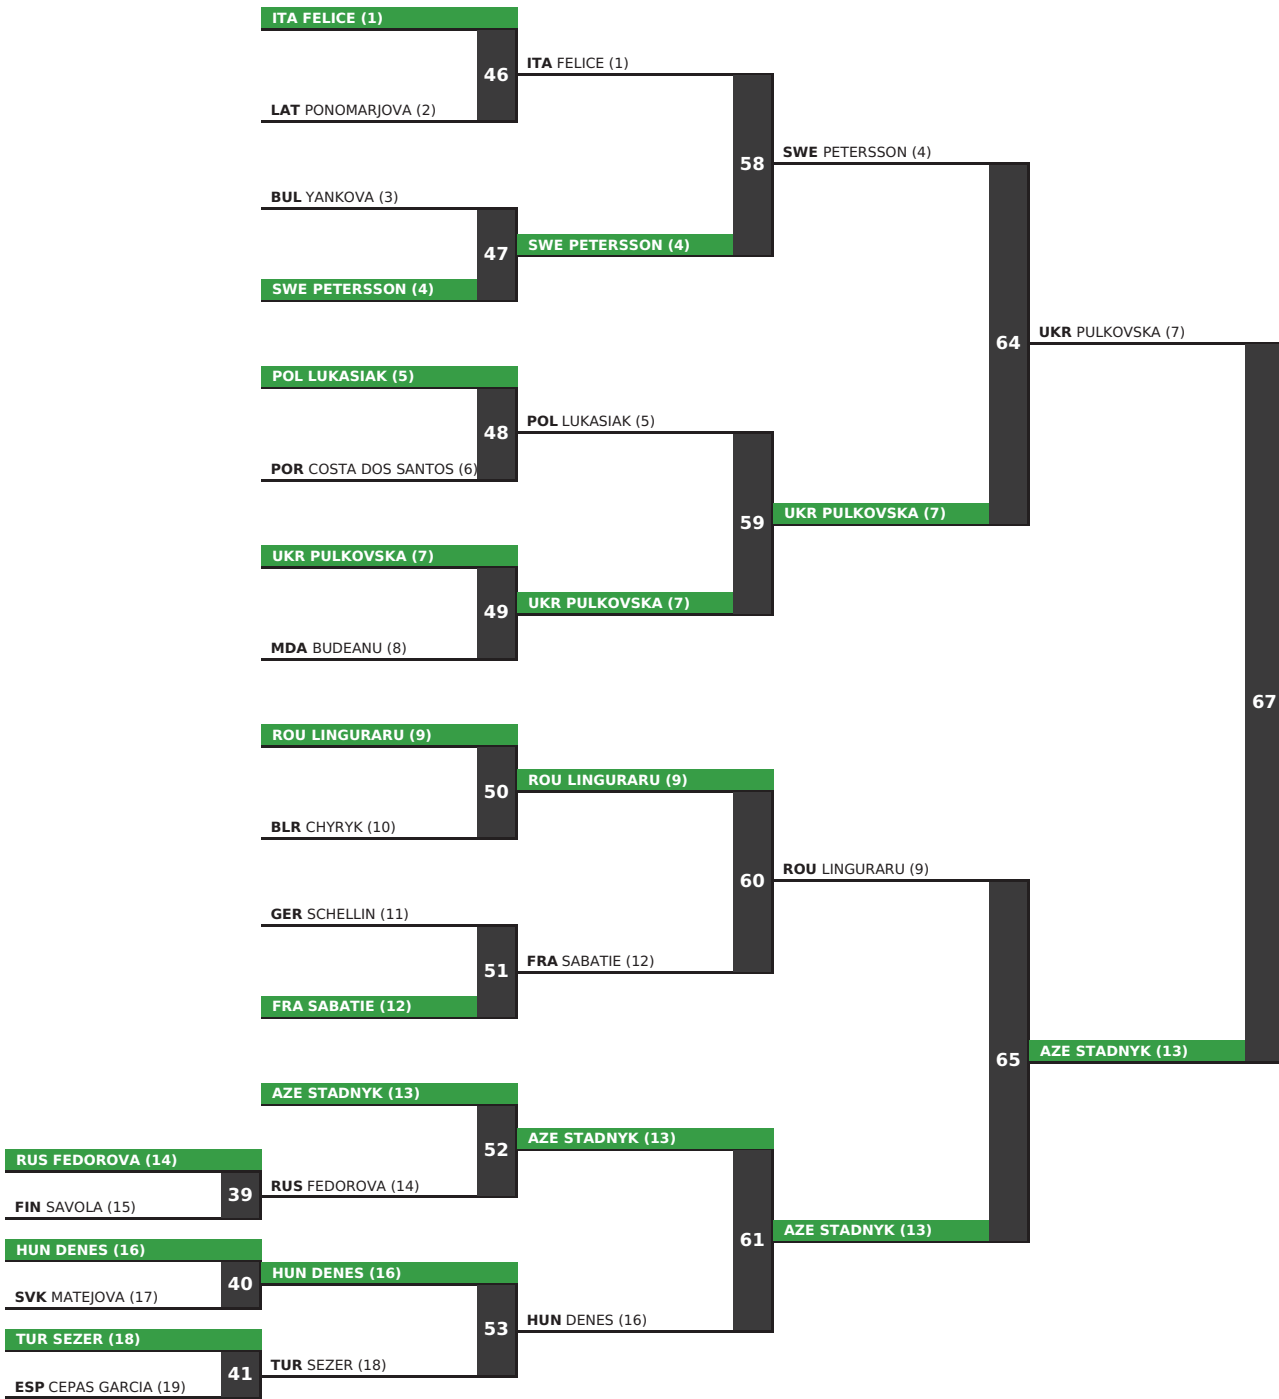

preliminary   1/8 Final   1/4 Final   1/2 Final   Final