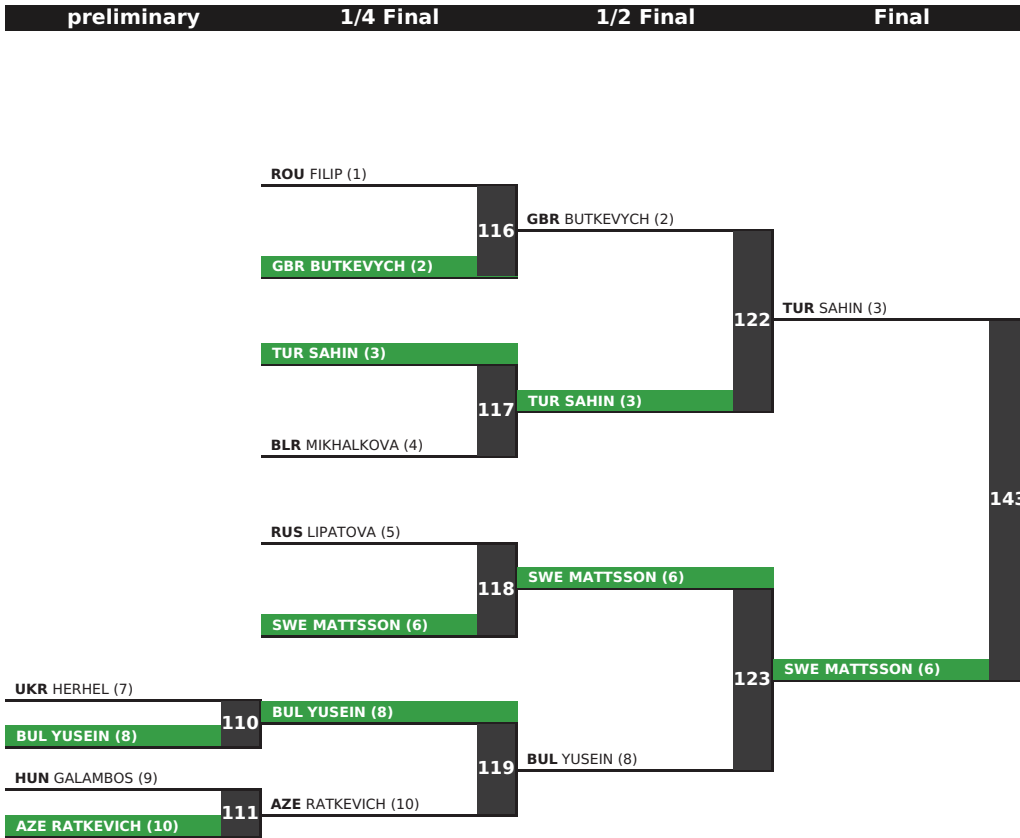

Repechage

Repechage

preliminary - FW - 60 kg

Match	Wrestler	CP	TP	Wrestler	CP	TP	Victory
110	UKR - HERHEL Oksana	1	2	BUL - YUSEIN Taybe Mustafa	4	13	SP
111	HUN - GALAMBOS Ramona	1	2	AZE - RATKEVICH Yuliya	3	6	PP

1/4 Final - FW - 60 kg

Match	Wrestler	CP	TP	Wrestler	CP	TP	Victory
116	ROU - FILIP Georgiana Narcisa	0	2	GBR - BUTKEVYCH Olga	5	4	VT
117	TUR - SAHIN Hafize	5	4	BLR - MIKHALKOVA Nadzeya	0	0	VT
118	RUS - LIPATOVA Svetlana	1	3	SWE - MATTSSON Malin Johanna	3	8	PP
119	BUL - YUSEIN Taybe Mustafa	3	8	AZE - RATKEVICH Yuliya	1	4	PP

1/2 Final - FW - 60 kg

Match	Wrestler	CP	TP	Wrestler	CP	TP	Victory
122	GBR - BUTKEVYCH Olga	1	14	TUR - SAHIN Hafize	3	15	PP
123	SWE - MATTSSON Malin Johanna	3	7	BUL - YUSEIN Taybe Mustafa	0	0	PO

Final 3-5 - FW - 60 kg

Match	Wrestler	CP	TP	Wrestler	CP	TP	Victory
139	BLR - MIKHALKOVA Nadzeya	0	0	GBR - BUTKEVYCH Olga	5	2	VT
141	RUS - LIPATOVA Svetlana	0	2	BUL - YUSEIN Taybe Mustafa	5	12	VT

Final - FW - 60 kg

Match	Wrestler	CP	TP	Wrestler	CP	TP	Victory
143	TUR - SAHIN Hafize	0	0	SWE - MATTSSON Malin Johanna	5	4	VT